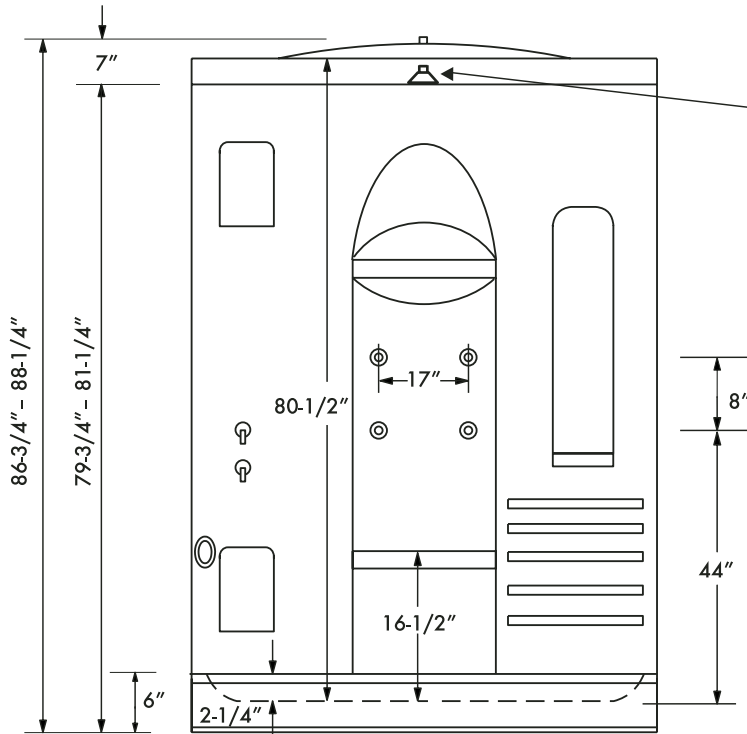

TECHNICAL SPECIFICATIONS
HARMONY

Note: Rainhead shower head extends 2-5/8" below ceiling height measurement

Legend

	Shower head
	Water controls
	Body spray
	Steam head

- Hot and cold 3/4" pipe water inlets preferred

Electrical Requirements for Shower Units

	Package "A"	"B"	"C"
110V, 15A Circuit	X	X	X
220V, 50A Circuit		X	X

Note: Steam Generator Package requires dedicated 220V, 50A Circuit

Note: Dome Light requires 110V, 15A Circuit

Note: Range in measurement allows for foot adjustment.

FRONT VIEW

PLAN VIEW

Indulge yourself.™