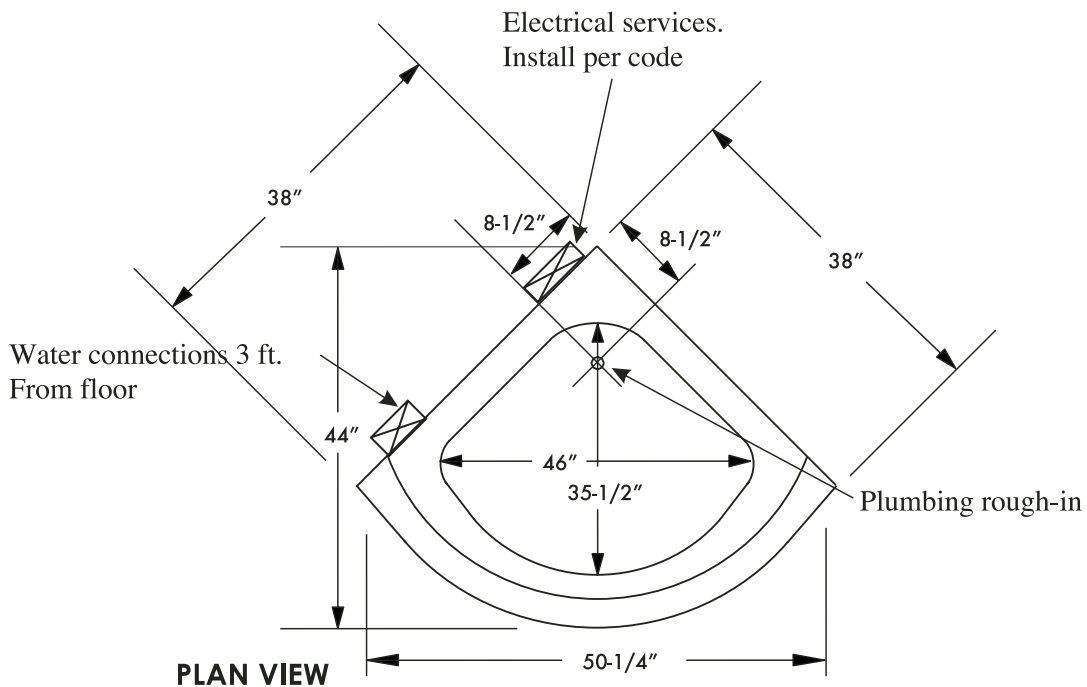

TECHNICAL SPECIFICATIONS
HARMONY

Note: Rainhead shower head extends 2-5/8" below ceiling height measurement

Legend

	Shower head
	Water controls
	Body spray
	Steam head

- Hot and cold 3/4" pipe water inlets preferred

Electrical Requirements for Shower Units

	Package "A"	"B"	"C"
110V, 15A Circuit	X	X	X
220V, 50A Circuit		X	X

Note: Steam Generator Package requires dedicated 220V, 50A Circuit

Note: Dome Light requires 110V, 15A Circuit

Note: Range in measurement allows for foot adjustment.

FRONT VIEW

PLAN VIEW

Indulge yourself.™