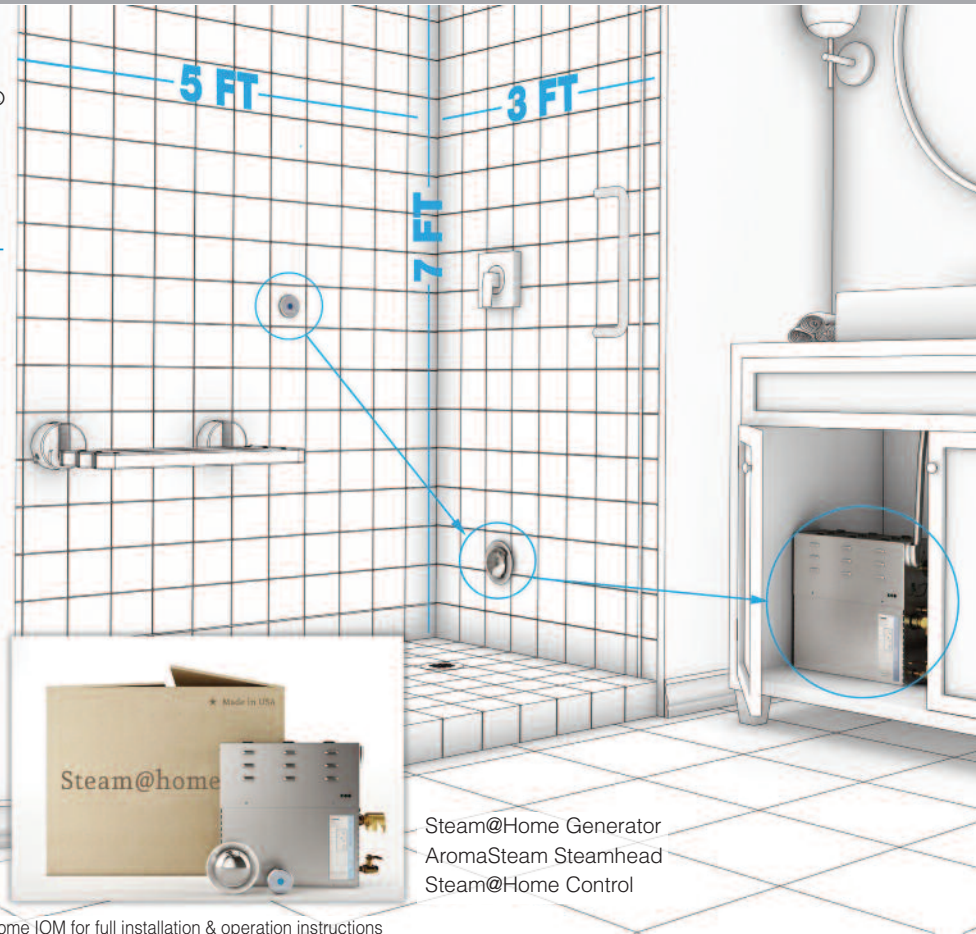

NEW

Steam@Home®

AN AFFORDABLE NEW
STEAMBATH SYSTEM

- Convert your shower into a steam shower
- Ideal for starter homes and guest baths
- Can be installed as far away as 30 feet
- Made in USA

3x5 Tiled Rooms
Model: SAH 6000

Steam@Home Generator
AromaSteam Steamhead
Steam@Home Control

mr.steam®

Illustration for schematic purposes only. See the Steam@Home IOM for full installation & operation instructions