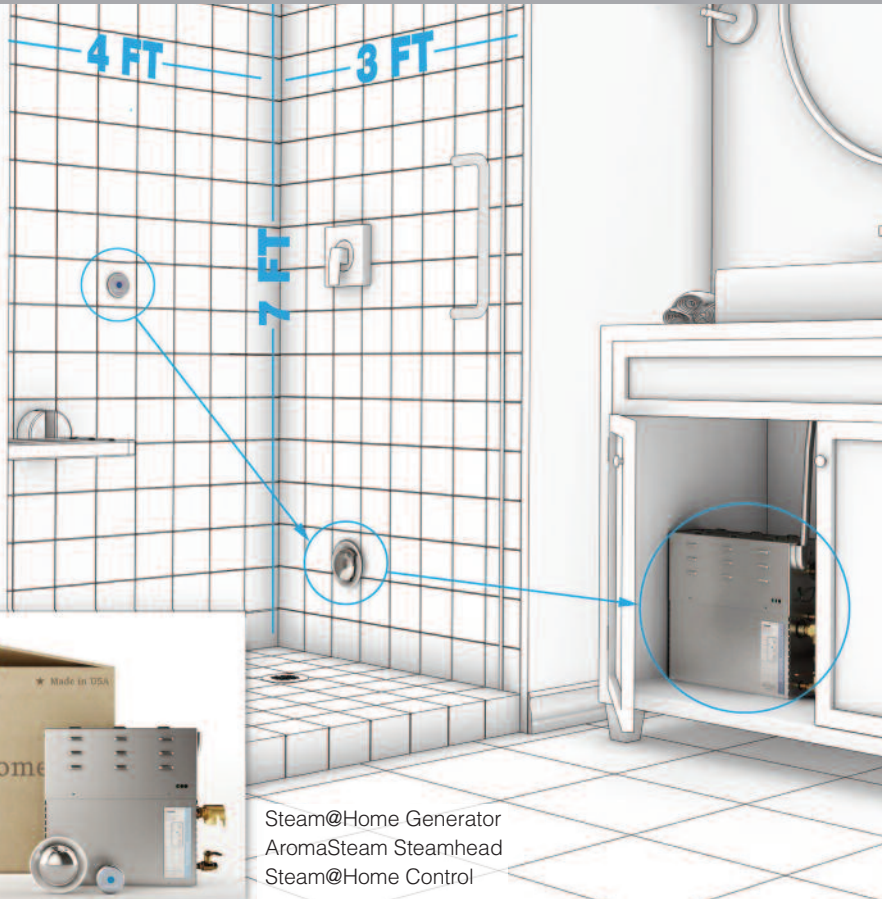

# Steam@Home®

AN AFFORDABLE NEW  
STEAMBATH SYSTEM

- Convert your shower into a steam shower
- Ideal for starter homes and guest baths
- Can be installed as far away as 30 feet
- Made in USA

3x4 Tiled Rooms  
Model: SAH 4500

Steam@Home Generator  
AromaSteam Steamhead  
Steam@Home Control

mr.steam®

Illustration for schematic purposes only. See the Steam@Home IOM for full installation & operation instructions